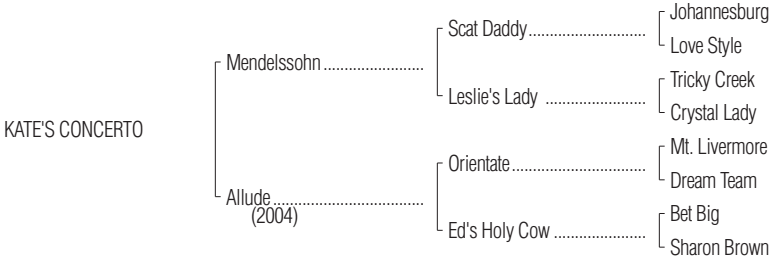

Hip No.
845

Barn
27

KATE'S CONCERTO

Dark Bay or Brown Mare; foaled 2020

By MENDELSSOHN (2015). Hwt. in U.A.E., black-type winner of \$2,542,137, Breeders' Cup Juvenile Turf **[G1]** (DMR, \$550,000), etc. Sire of 4 crops of racing age, 850 foals, 645 starters, 36 black-type winners, 1 champion, 411 winners of 932 races and earning \$30,002,810, including Dia de Otono (CHI) (3 wins, \$49,091, Polla de Potrancas **[G1]**, etc.), Created **[G1]**.

1st dam

Allude, by Orientate. Winner at 2 and 3, \$88,219, 2nd Weekend Surprise S.-R (SAR, \$16,550), Beautiful Day S. (DEL, \$11,710). Dam of 9 other registered foals, 9 of racing age, 9 to race, 6 winners, including--

Mated to National Treasure (Quality Road--Treasure), last service March 27, 2025. (Believed to be **PREGNANT**).