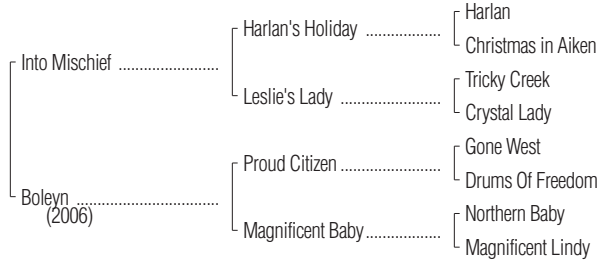

Hip No.
426

Barn
25

RISK MODEL
Bay Mare; foaled 2017

RISK MODEL

By INTO MISCHIEF (2005). Black-type winner of \$597,080, CashCall Futurity [G1] (HOL, \$403,000), etc. Leading sire 4 times, sire of 12 crops of racing age, 1620 foals, 1225 starters, 134 black-type winners, 7 champions, 895 winners of 2716 races and earning \$154,800,547. Sire of dams of 11 black-type winners, including Ethical Lady (champion), White Abarrio.

1st dam

Boleyn, by Proud Citizen. Winner at 2 and 4, \$123,886, 2nd Demoiselle S. [G2] (AQU, \$40,000), Blue Hen S. [L] (DEL, \$15,000). Dam of 5 other registered foals, 5 of racing age, 5 to race, 4 winners, including--

DR B (f. by Liam's Map). 5 wins at 3 and 4, placed at 5, 2023, \$435,690, Go for Wand S. [G3] (AQU, \$110,000), 2nd Honorable Miss H. [G2] (SAR, \$40,000), Vagrancy S. [G3] (BEL, \$35,000), Pumpkin Pie S. [L] (BAQ, \$24,000), Roamin Rachel S. (PRX, \$19,200), Blue Sparkler S. (MTH, \$15,000).