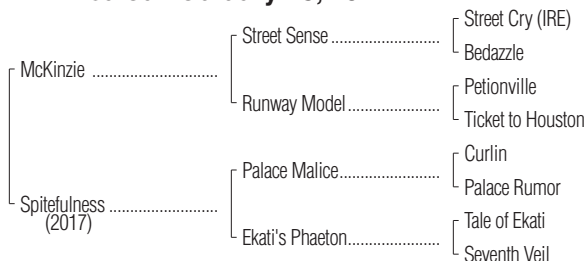

Hip No.
1341

BAY FILLY
Foaled February 15, 2022

Barn
41

BAY FILLY

By MCKINZIE (2015). Black-type winner of \$3,473,360, Whitney S. **[G1]** (SAR, \$535,000), Pennsylvania Derby **[G1]** (PRX, \$556,000), Malibu S. **[G1]** (SA, \$180,000), Los Alamitos Cash Call Futurity **[G1]** (LRC, \$180,000), Alysheba S. **[G2]** (CD, \$240,560), Triple Bend S. **[G2]** (SA, \$120,000), Sham S. **[G3]** (SA, \$60,000), etc. **His first foals are weanlings of 2022.**

1st dam

Spitefulness, by Palace Malice. Winner at 2, \$59,256, 2nd Arlington-Washington Lassie S. [L] (AP, \$14,400). This is her first foal.

2nd dam

EKATI'S PHAETON, by Tale of Ekati. 4 wins at 2 and 3, \$248,206, Davona Dale S. **[G2]** (GP, \$114,080), Old Hat S. **[G3]** (GP, \$60,760), 2nd House Party S. (GPW, \$14,250). Dam of 2 foals, including--

Spitefulness (f. by Palace Malice). Black-type-placed winner, above.

3rd dam

SEVENTH VEIL, by Capote. Winner at 4, \$9,580. Dam of 2 foals, both winners--

EKATI'S PHAETON. Black-type winner, above.

Magic Eight Ball. 2 wins at 3, \$77,680.